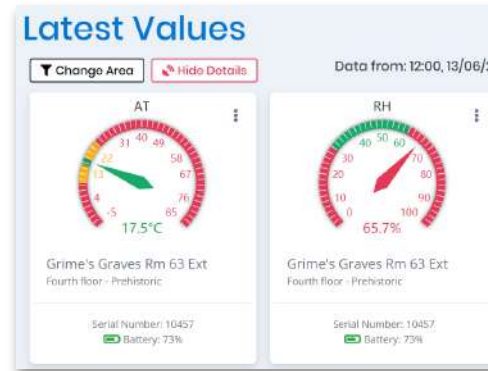

## Alarms & Notifications

Get notified via email or SMS if readings go outside of your defined alarm limits. Display data overlaid over floorplans and view historical data on charts, so you can see exactly where the issue is, and what's been going on.

## Charting, Reports & Analysis

View charts with historic data, overlay realtime data on floorplans and generate a range of statistics and reports for powerful analysis of your data. Export these to share with key stakeholders or automate email reports at a set interval.

## Zone Graphics

Overlay the most recent data on floorplans, with anything outside of threshold or alarm limits highlighted.

## Metering & Latest Values

View the latest values and perform quick hardware checks, with filtering and sorting options to show the area of your site that you want to see.