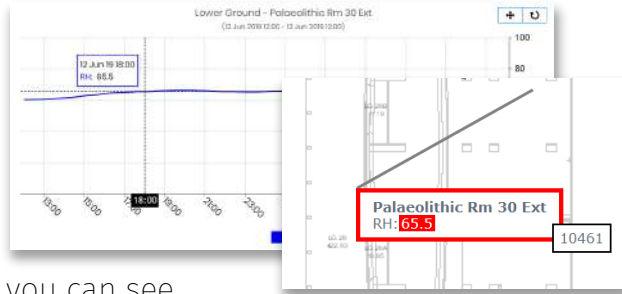

Alarms & Notifications

Get notified via email or SMS if readings go outside of your defined alarm limits. Display data overlaid over floorplans and view historical data on charts, so you can see exactly where the issue is, and what's been going on.