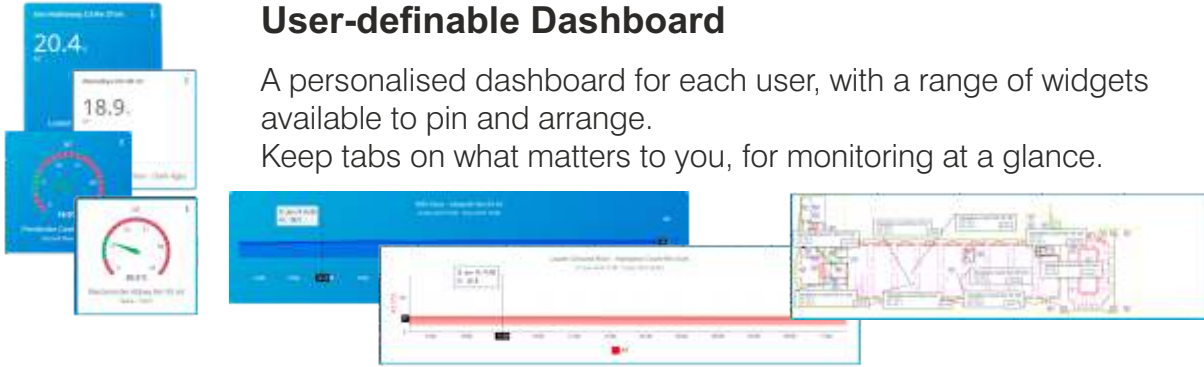

Supported Devices & Upgrades

Data from existing Darca Heritage sites can be imported into a Darca Connect site for a seamless upgrade. Not only can Darca Connect import data from Eltek GenII systems, it can also work directly with the brand new range of Sigfox transmitters, with no gateway connection required.

*depending on version

Software Features*

User-definable Dashboard

A personalised dashboard for each user, with a range of widgets available to pin and arrange. Keep tabs on what matters to you, for monitoring at a glance.