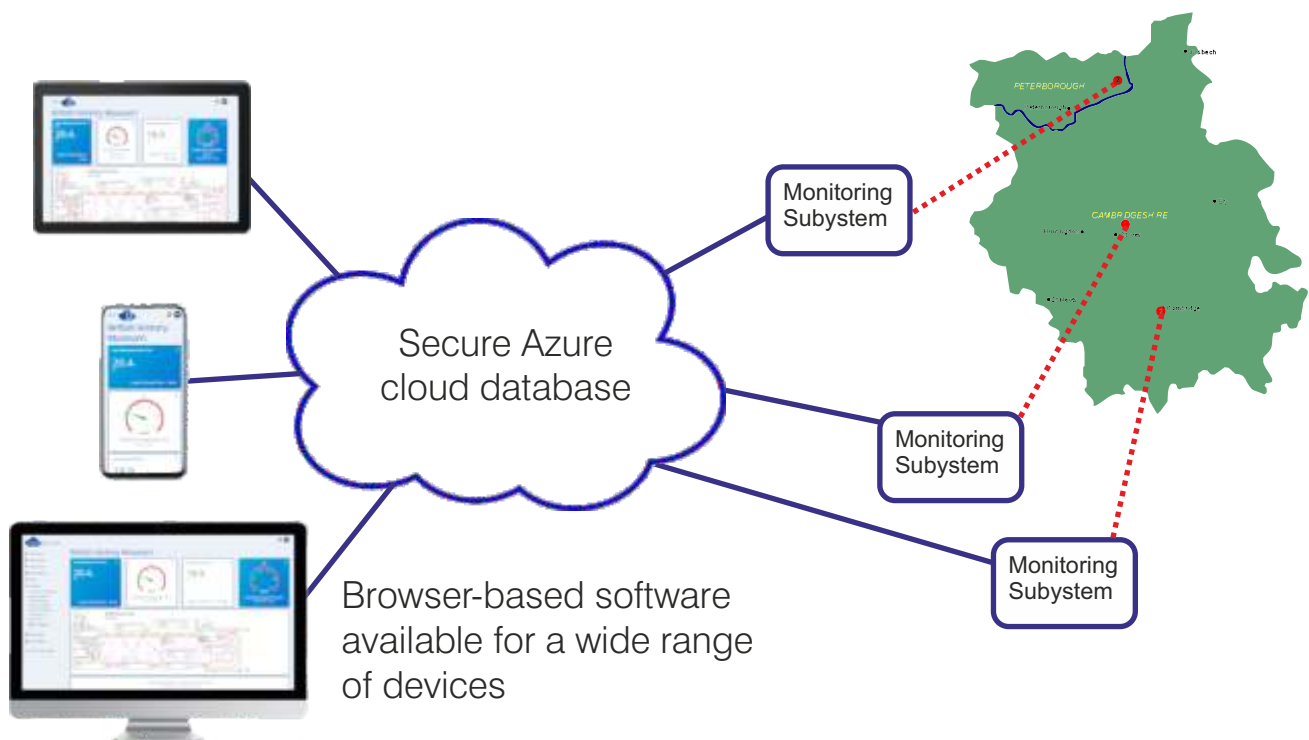

Cloud-based data acquisition, analysis and reporting software

Darca Connect has been designed specifically for environmental monitoring on both large and small scale sites, e.g. museums and art galleries, pharmaceutical and distribution warehousing, school, university, office, conservation and research laboratories. With sensors referred to according to their physical location and data accessed by multiple users, it provides powerful but simple-to-use tools for metering sensors and analysing up-to-the-minute data either graphically or statistically. Real-time data can be viewed superimposed on floor plans, to give a visual overview of the latest data. Automatic email reports mean a hassle-free way of sending updates to stakeholders.

Data Collection

System Users

Unlimited numbers of users per site*:

- The Site Administrators have full access to Darca Connect's features.
- The Department Administrators* can take responsibility for their area of the site.
- The Secondary Users have read-only access to their area of the site.

Supported Devices & Upgrades

Data from existing Darca Heritage sites can be imported into a Darca Connect site for a seamless upgrade. Not only can Darca Connect import data from Eltek GenII systems, it can also work directly with the brand new range of Sigfox transmitters, with no gateway connection required.

Latest Data, at a glance

Check the latest values for each transmitter, and get notified if anything is outside of defined limits.

User and Site Management

Easily manage users and define what each can do and see. Group transmitters by location for simple management of your site.